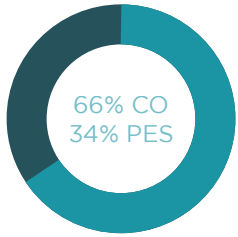

Features

- *Composition
 - *CO 66%
 - *PES 34%
- *Weight (gr/m2)
 - *434 gr/m2
- *Size (cm)
 - *140 cm

Especificaciones

- Abrasion resistance:
 - UNE EN ISO 12947
 - 20.000 cycles
- Pilling Resistance:
 - ISO DIS 12945-2
 - 5 | No pilling
- Seam slippage resistance:
 - Warp: 3
 - Weave: 2
- Colour fastness friction:
 - ISO 105 - X12
 - 5 | Good